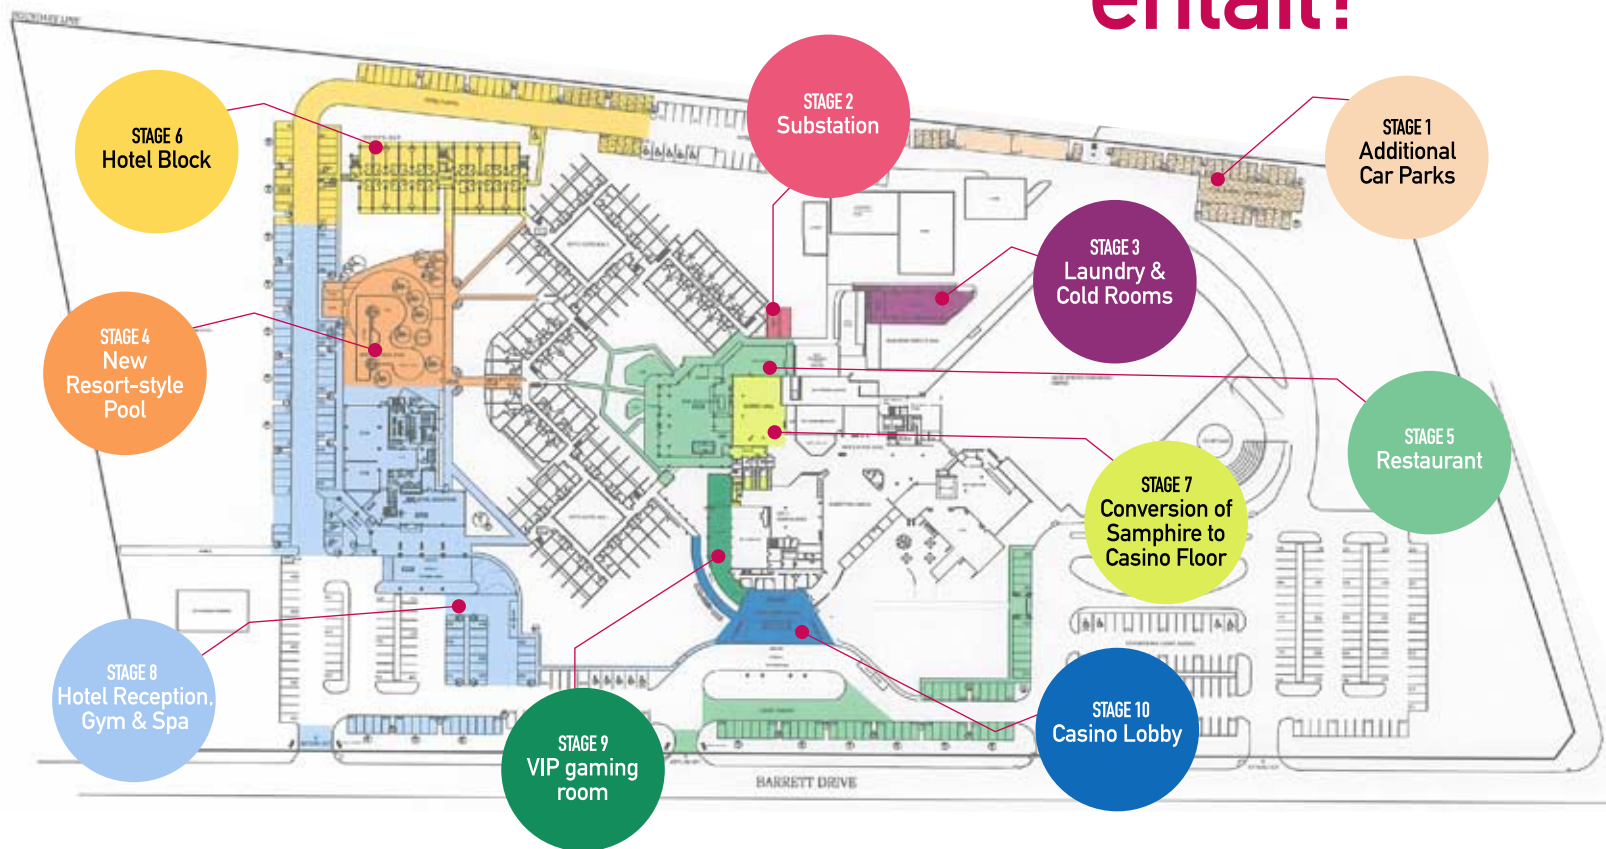

what
will it
look
like?

casino
entrance

reception,
gym & spa

restaurant

restaurant
interior

new
hotel block
and pool

things
are
changing
at
lasseters...

what do the developments entail?

- 66 new guest accommodation rooms
- New hotel entrance and reception area
- Public day spa, massage treatment and commercial gym facility
- Resort pool area with accompanying tropical gardens and recreational areas
- A new VIP gaming room
- Extension of casino floor to accommodate additional electronic gaming machines and table games

- Development of a new 240-seat dining area
- A new bar on the gaming floor
- Upgrades to back-of-house facilities including laundry
- Additional 120 car parking spaces
- New designated outdoor smoking areas
- Overall improvements to facility aesthetics and landscaping to fit with the Alice Springs local environment
- Ecologically sustainable building practices designed to reduce energy and water consumption